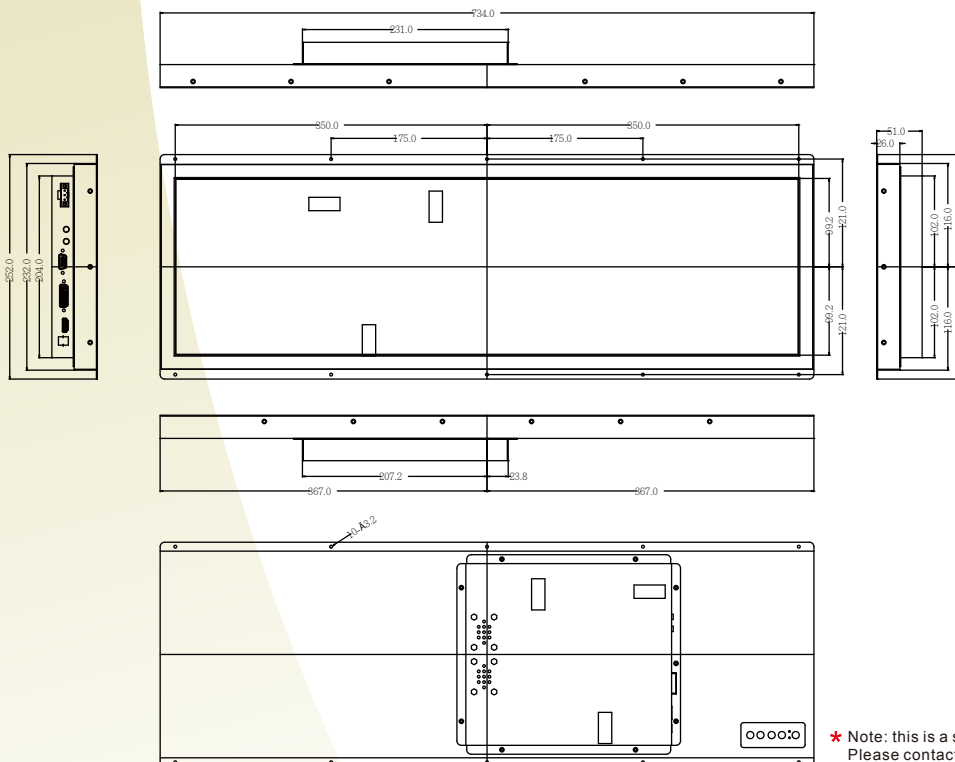

## Bar-Type Open Frame LCD

**28.6"**

### Specifications

RoHS  
COMPLIANT  
2011/65/EU

Model Name	OFW28L100
Panel Size	28.6"
Active Display Area(mm)	698.4(H) x 196.4 (V)
Resolution	1920x540
Contrast Ratio	1000:1 (Typical)
Display Color	16.7M
Brightness(cd/m2)	1000 (Typical)
Viewing Angle(CR>=10)	-89~89(H) ; -89~89(V)
Standard Input Signal	1 x VGA 1 x DVI 1 x HDMI
Accessories	Power Adapter VGA cable HDMI cable
Power Input	12V DC in, with external AC to DC Adapter
Power Consumption	40W typical, Normal operation
Operating temperature	0~50°C
Storage Temperature	-10~60 °C
Remote Control (Optional)	RS232 port
Audio (Optional)	Audio in, Stereo speakers

### Mechanical Drawing: OFW28L100

UNIT:mm