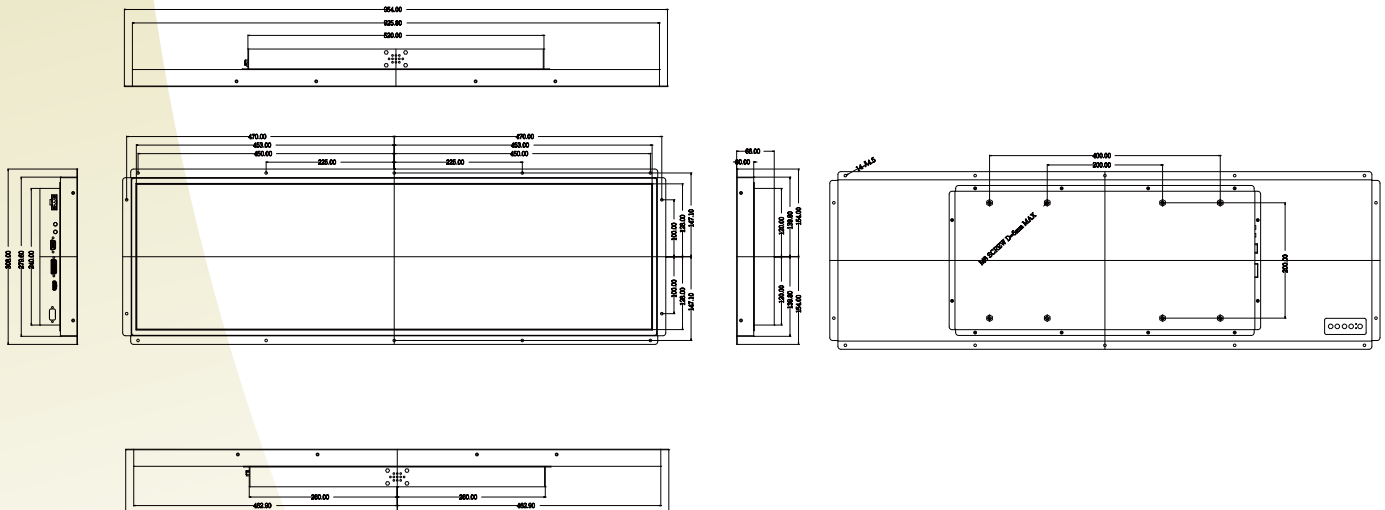

Mechanical Drawing:OFW38L100

UNIT:mm

* Note: this is a simplified drawing and some components are not marked in detail. Please contact our sales representative if you need further product information.

Revised Date: 12-Apr-2019 V1.6